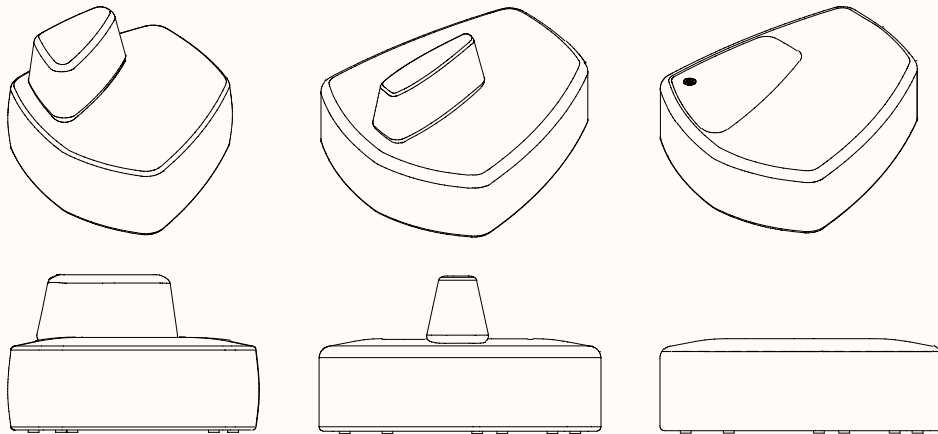

OW 580mm
OD 550mm
OH 460mm
SH 460mm

Medium Ottoman

OW 840mm
OD 760mm
OH 430mm
SH 430mm

Large Ottoman

OW 1020mm
OD 1050mm
OH 400mm
SH 400mm

Extra-Large Ottoman

OW 1200mm
OD 1420mm
OH 400mm
SH 400mm

Large Ottoman with Back

OW 1200mm
OD 1050mm
OH 710mm
SH 400mm

Extra-Large Ottoman with Back

OW 1200mm
OD 1420mm
OH 660mm
SH 400mm

Extra-Large Ottoman with Table & Power

OW 1200mm
OD 1420mm
OH 400mm
SH 400mm

Note: Also available without power