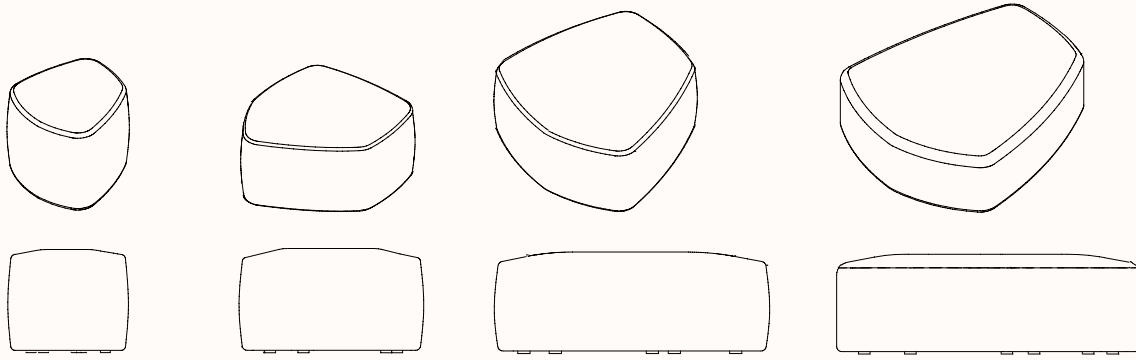

Table Top:

Natural
Oak

Black
Oak

Power Sockets:

White

Black

Dimensions

Small Ottoman

OW 580mm
OD 550mm
OH 460mm
SH 460mm

Medium Ottoman

OW 840mm
OD 760mm
OH 430mm
SH 430mm

Large Ottoman

OW 1020mm
OD 1050mm
OH 400mm
SH 400mm

Extra-Large Ottoman

OW 1200mm
OD 1420mm
OH 400mm
SH 400mm

Large Ottoman with Back

OW 1200mm
OD 1050mm
OH 710mm
SH 400mm

Extra-Large Ottoman with Back

OW 1200mm
OD 1420mm
OH 660mm
SH 400mm

Extra-Large Ottoman with Table & Power

OW 1200mm
OD 1420mm
OH 400mm
SH 400mm

Note: Also available without power