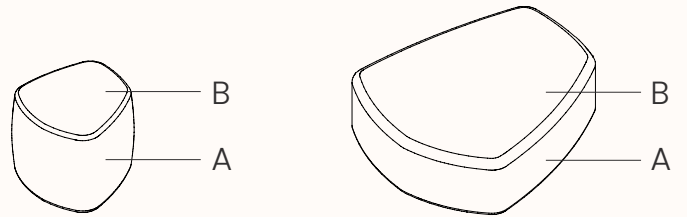

OW 580mm
OD 550mm
OH 460mm
SH 460mm

Medium Ottoman

OW 840mm
OD 760mm
OH 430mm
SH 430mm

Large Ottoman

OW 1020mm
OD 1050mm
OH 400mm
SH 400mm

Extra-Large Ottoman

OW 1200mm
OD 1420mm
OH 400mm
SH 400mm

Large Ottoman with Back

OW 1200mm
OD 1050mm
OH 710mm
SH 400mm

Extra-Large Ottoman with Back

OW 1200mm
OD 1420mm
OH 660mm
SH 400mm

Extra-Large Ottoman with Table & Power

OW 1200mm
OD 1420mm
OH 400mm
SH 400mm

Note: Also available without power

One-Tone

Two-Tone

Three-Tone

Upholstery Options:

**Terrazzo Ottoman
One or Two-Tone Upholstery**

**Terrazzo Ottoman with Back
One, Two or Three-Tone Upholstery**